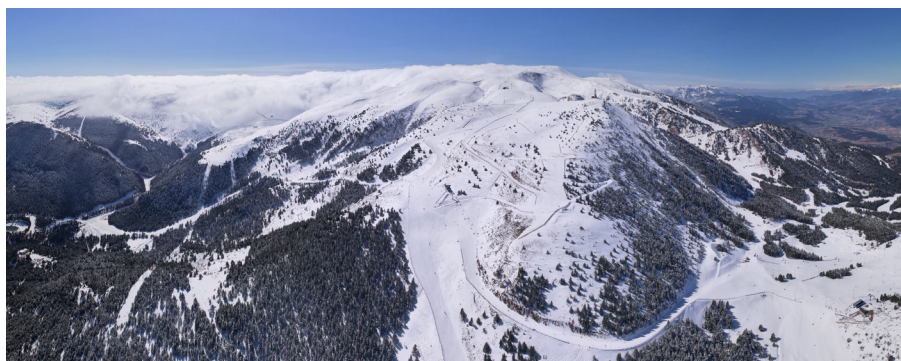

Set high in the snow-sure Catalan region of the Spanish Pyrenees, Alp 2500 is the largest skiable area in Catalonia and perfect ski area for our school ski groups.

The twin resorts of Masella and La Molina are now combined and together form a resort to rival many in Europe.

Recent extensive investment has turned Alp 2500 into a first-class ski circus. With US style 'state-of-the-art' snowmaking facilities, large base areas with all amenities in both La Molina and Masella, numerous high speed chair lifts, snow-sure nursery slopes, hot lunches and doorstep skiing accommodation, European skiing doesn't get much better than this!

With an extensive list of apres-ski activities, included in the price, Alp 2500 is the perfect ski area for school groups, providing an unforgettable winter experience for all.

RESORT INFORMATION

With over 133km of snow-sure terrain, this is an attractive area for skiers and riders of all tastes.

This hotel complex in La Molina is situated at the base of the nursery slopes and offers spectacular views of the unspoilt ski area. It comprises of modern comfortable apartments, which sleep between 2 and 8 people.