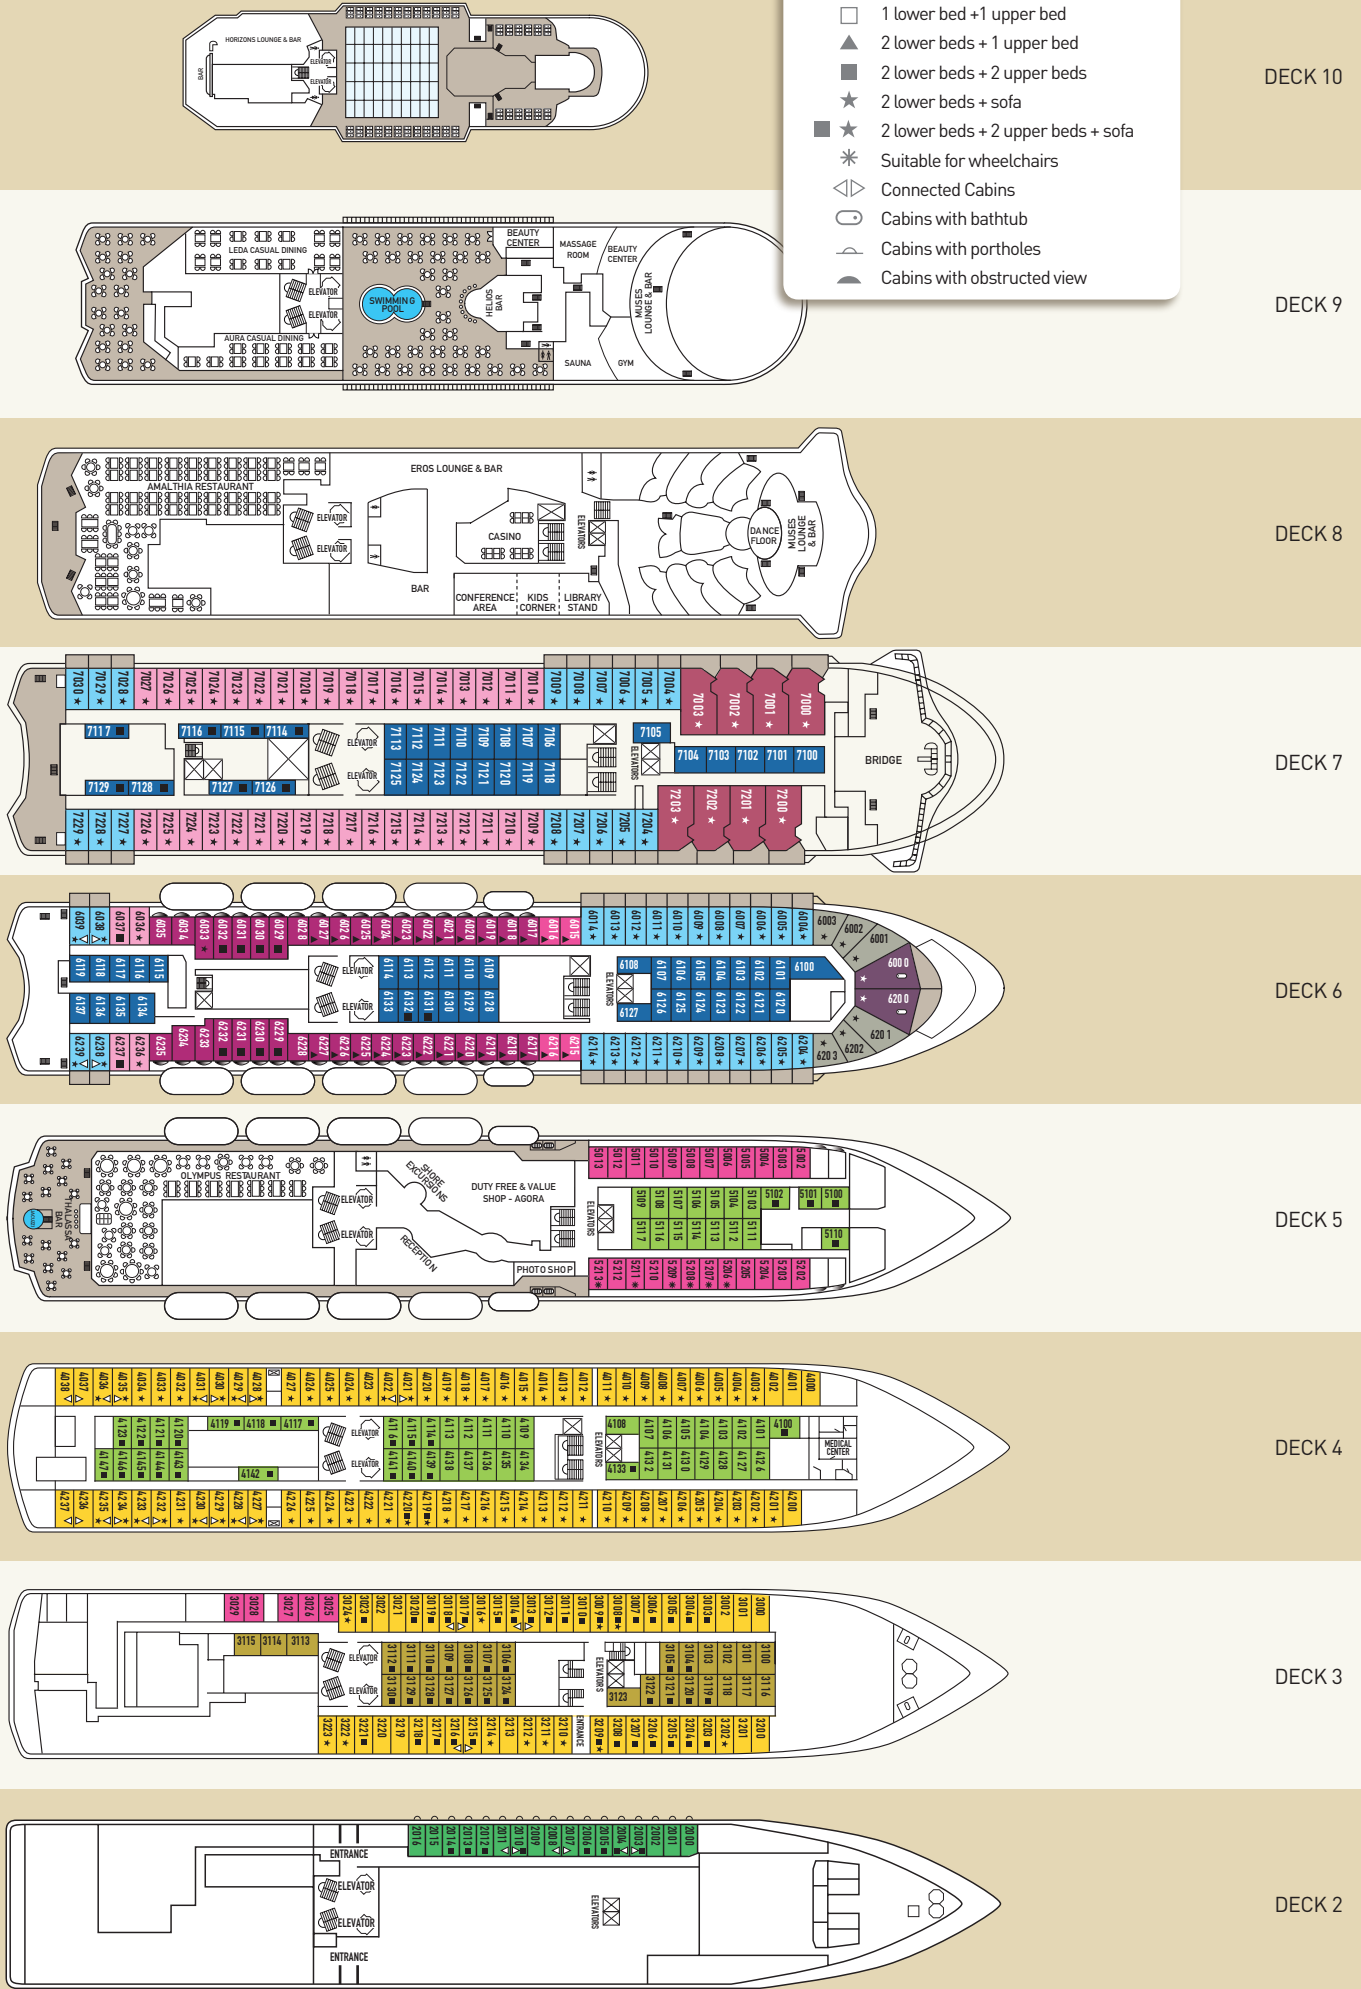

SHIP SPECIFICATIONS
 Tonnage 25.611
 Length 162 m
 Breadth 25,6 m
 Draught 6,10 m
 Cruising Speed 17 knots
 Passenger Decks 9
 Elevators 4
 Stabilizers YES
 Electric Current 110 - 220V C
 Classification Society DNV GL

CABIN ACCOMMODATIONS
 Total Outside Cabins 313
 Out of which Balcony Suites 53
 Total Inside Cabins 163
 Total Cabins 480

CREW
 Crew Members 406
 Nationality of Officers Hellenic & Int.
 Nationality of Crew European & Int.

CABIN AMENITIES
 All cabins are equipped with air condition, telephone, hair dryer, safety deposit box and TV. All Suites have refrigerated mini bar.

Deck plans and cabin layouts are given purely as a guide. Size and layout may vary within the same category.

SYMBOL LEGEND

- none 2 lower beds
- 1 lower bed + 1 upper bed
- ▲ 2 lower beds + 1 upper bed
- 2 lower beds + 2 upper beds
- ★ 2 lower beds + sofa
- ★ 2 lower beds + 2 upper beds + sofa
- * Suitable for wheelchairs
- ◇ Connected Cabins
- Cabins with bathtub
- ◡ Cabins with portholes
- ◑ Cabins with obstructed view