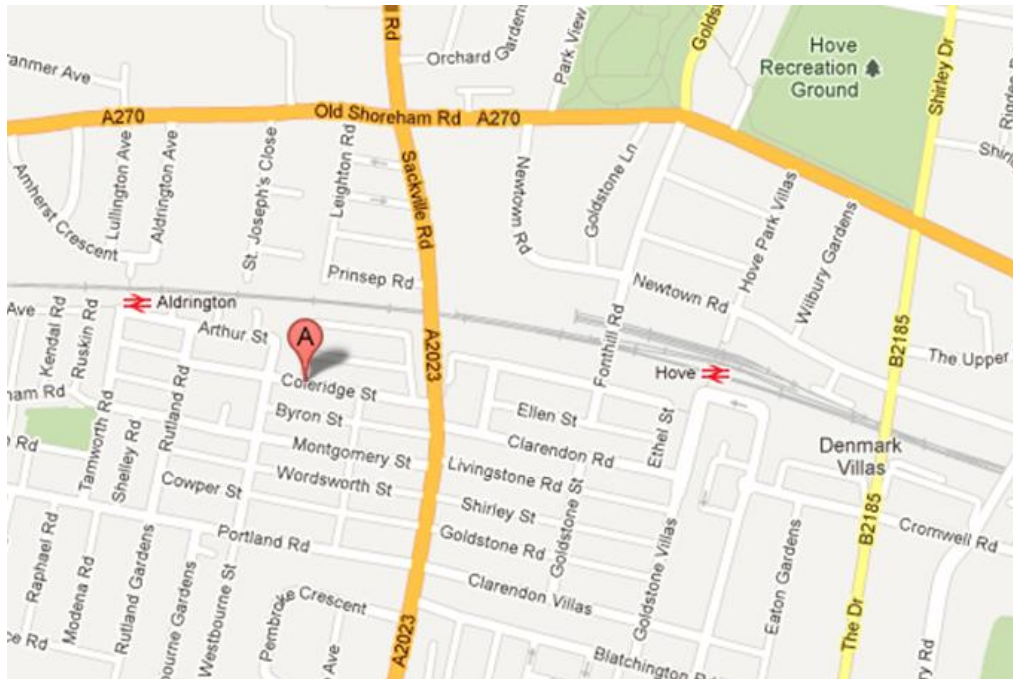

## Finding Us

### **By Train**

We are situated 0.5 miles from both Hove and Aldrington station from which frequent trains run to and from Brighton.

### **By Bus**

The 5B, 5A and 5 all stop at the top of Coleridge Street on Sackville Road.

### **By Car**

If you are using a satnav, the postcode to enter is BN3 5AB