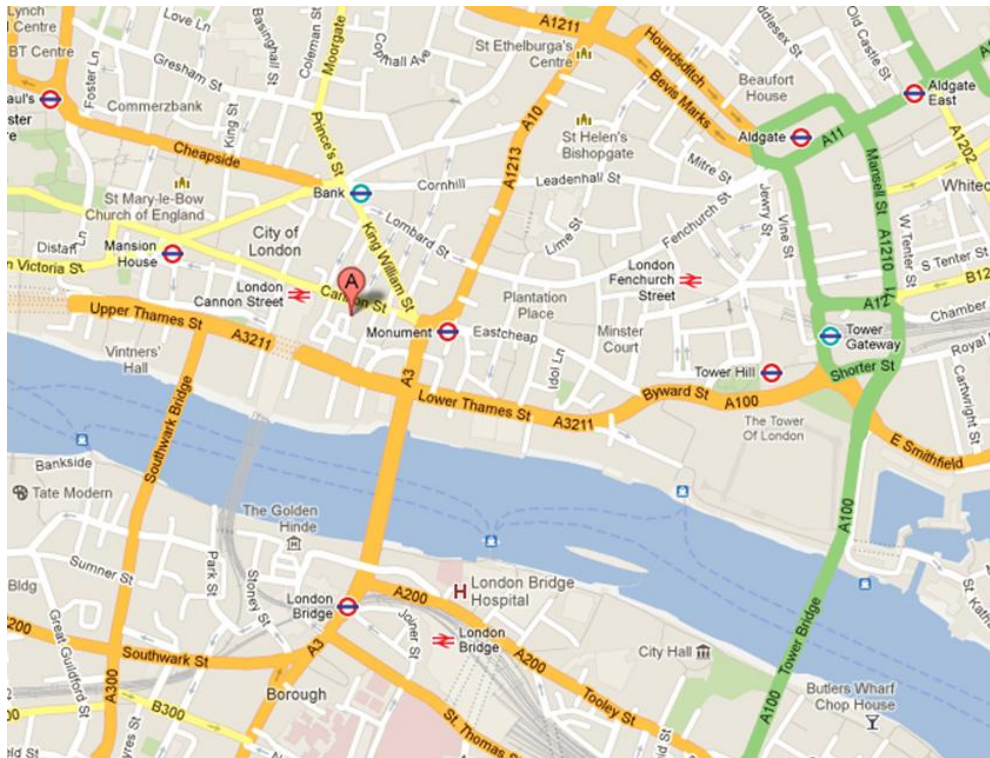

Finding Us

By Train

The closest station is Cannon Street station which is just a few metres from the office. London Bridge is also within walking distance to us.

By Tube

The Circle Line and District Line both travel into Cannon Street station.