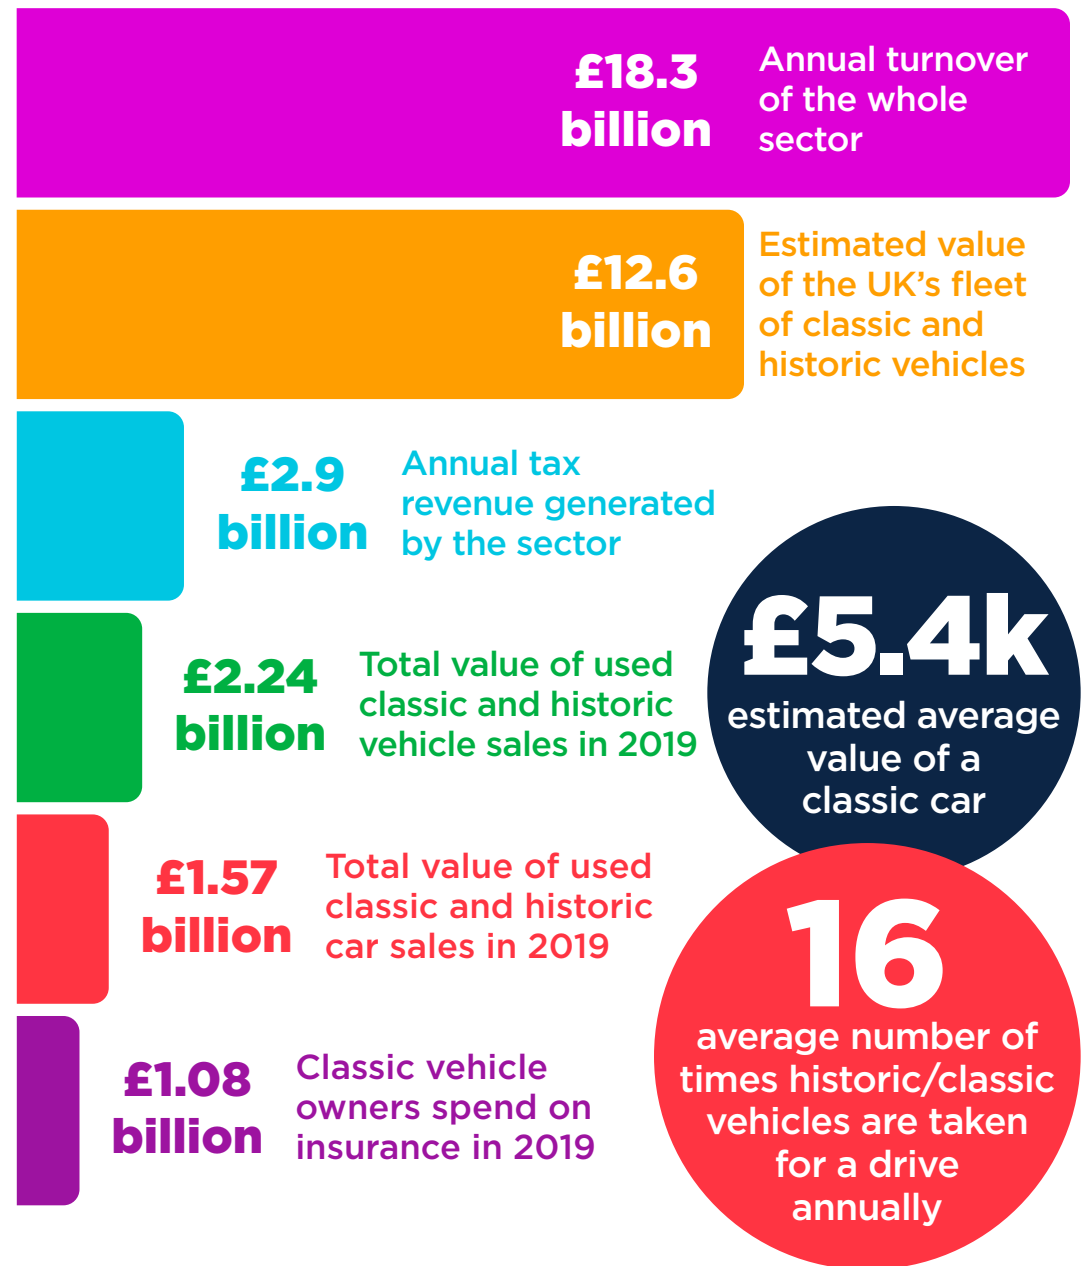

The Historic & Classic Vehicles Alliance

At a glance - the key facts and figures

Vehicle and owner numbers

3.01m total UK historic and classic vehicle fleet*

Economic data

Environmental impact - mileage

Environmental impact - emissions