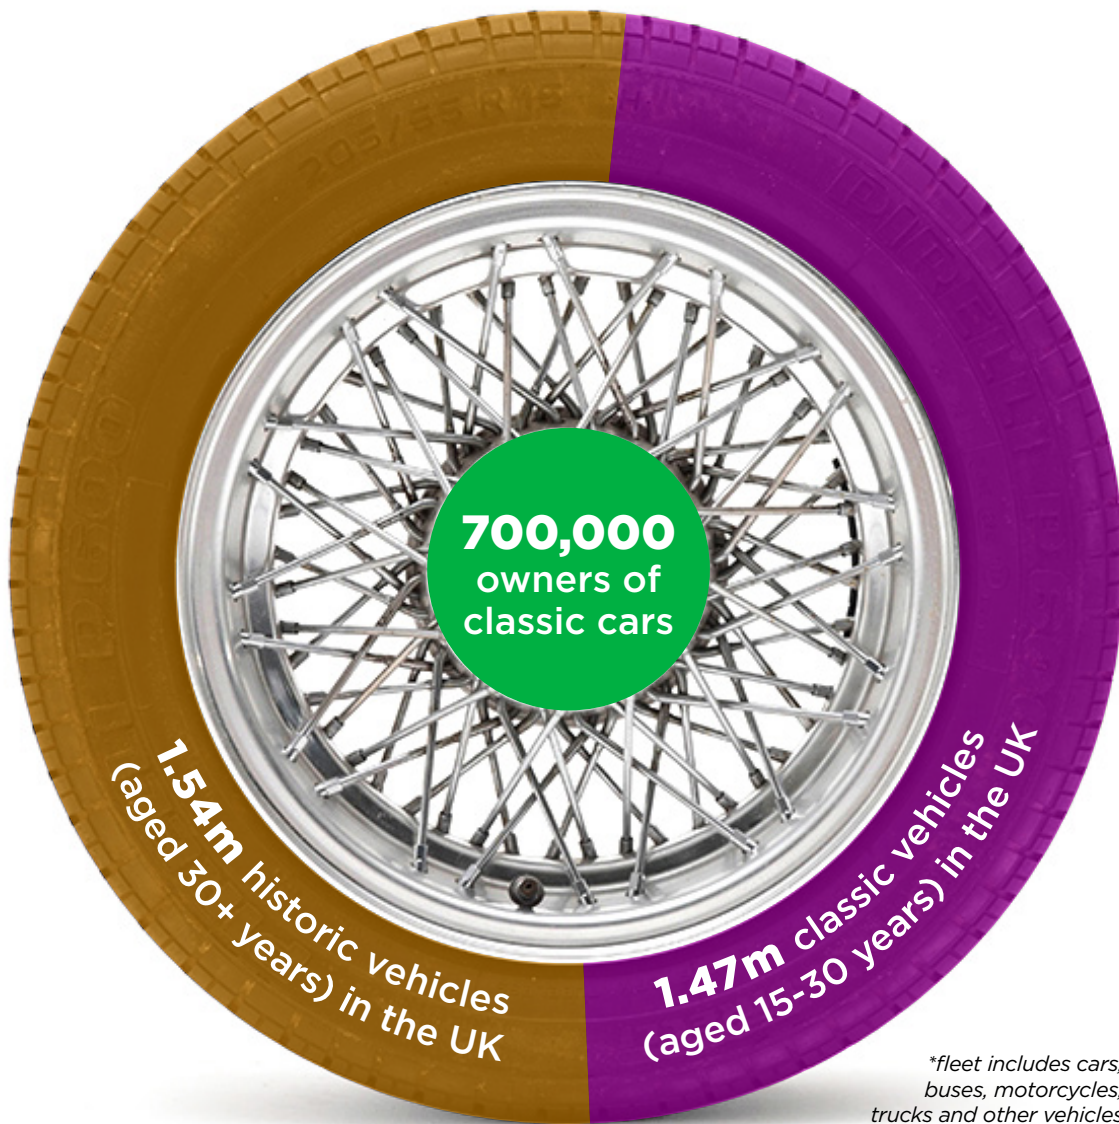

The Historic & Classic Vehicles Alliance

At a glance - the key facts and figures

Vehicle and owner numbers

3.01m total UK historic and classic vehicle fleet*

Economic data

Environmental impact - mileage

Environmental impact - emissions