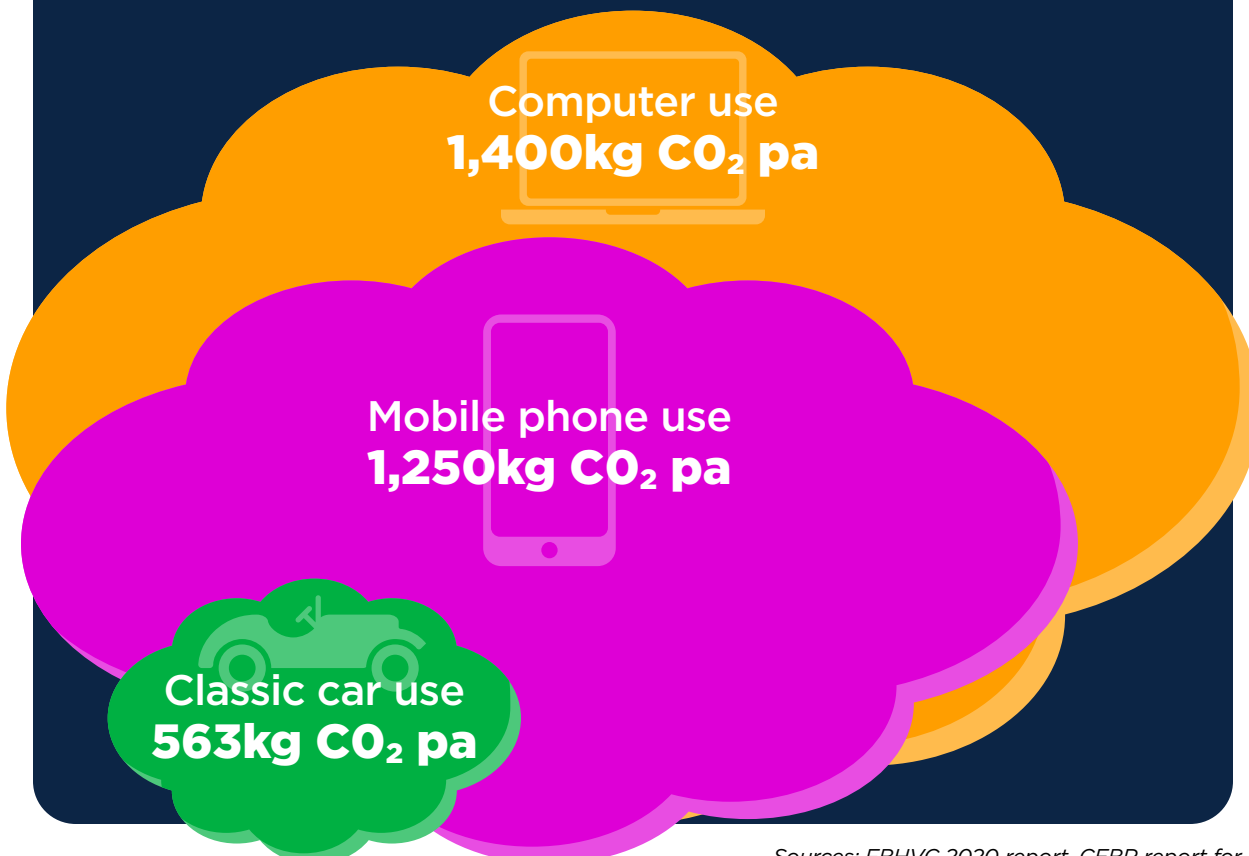

The Historic & Classic Vehicles Alliance

At a glance - the key facts and figures

Vehicle and owner numbers

3.01m total UK historic and classic vehicle fleet*

Economic data

Environmental impact - mileage

Environmental impact - emissions